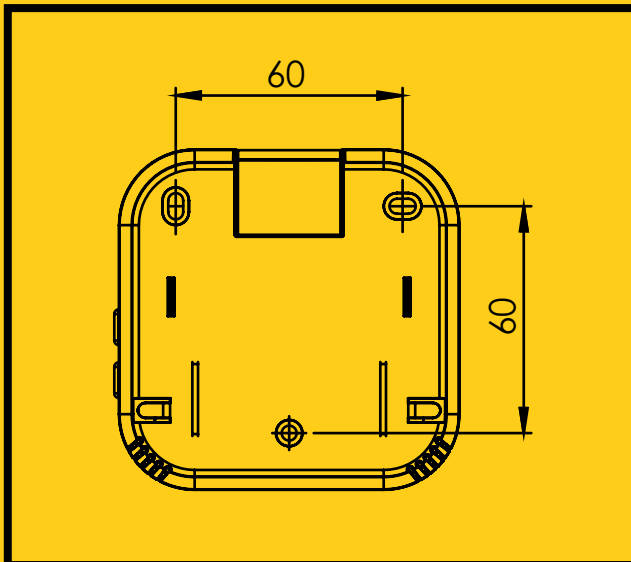

Powered by micro usb 5V cable adaptor (supplied with the device) that suits 110/230 and installation is quick and simple.

Technical Specifications

Temperature measurement range	10C to 30C
Power supply	5 Volts via Micro USB
Operating Temperature	5C to 40C
Accuracy	3% + 0.5C
Enclosure rating	IP20 for Indoor
Certification	CE
Wireless range.	100 Ft
Frequency	2.4G
Wifi security	Connection to the Network is open. Data in the controller and the cloud is secured.
Wifi security programming	Configuration via WiFi
Network settings	Landing Page
Indication	Activity indicate using LED lights
Warranty	2 Years