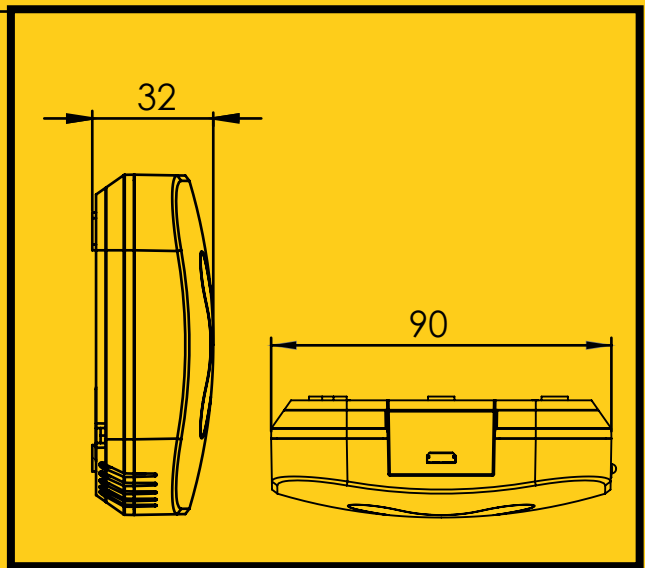

Powered by micro usb 5V cable adaptor (supplied with the device) that suits 110/230 and installation is quick and simple.

Technical Specifications

Temperature measurement range	10C to 30C
Power supply	5 Volts via Micro USB
Operating Temperature	5C to 40C
Accuracy	3% + 0.5C
Enclosure rating	IP20 for Indoor
Certification	CE
Wireless range.	100 Ft
Frequency	2.4G
Wifi security	Connection to the Network is open. Data in the controller and the cloud is secured.
Wifi security programming	Configuration via WiFi
Network settings	Landing Page
Indication	Activity indicate using LED lights
Warranty	2 Years